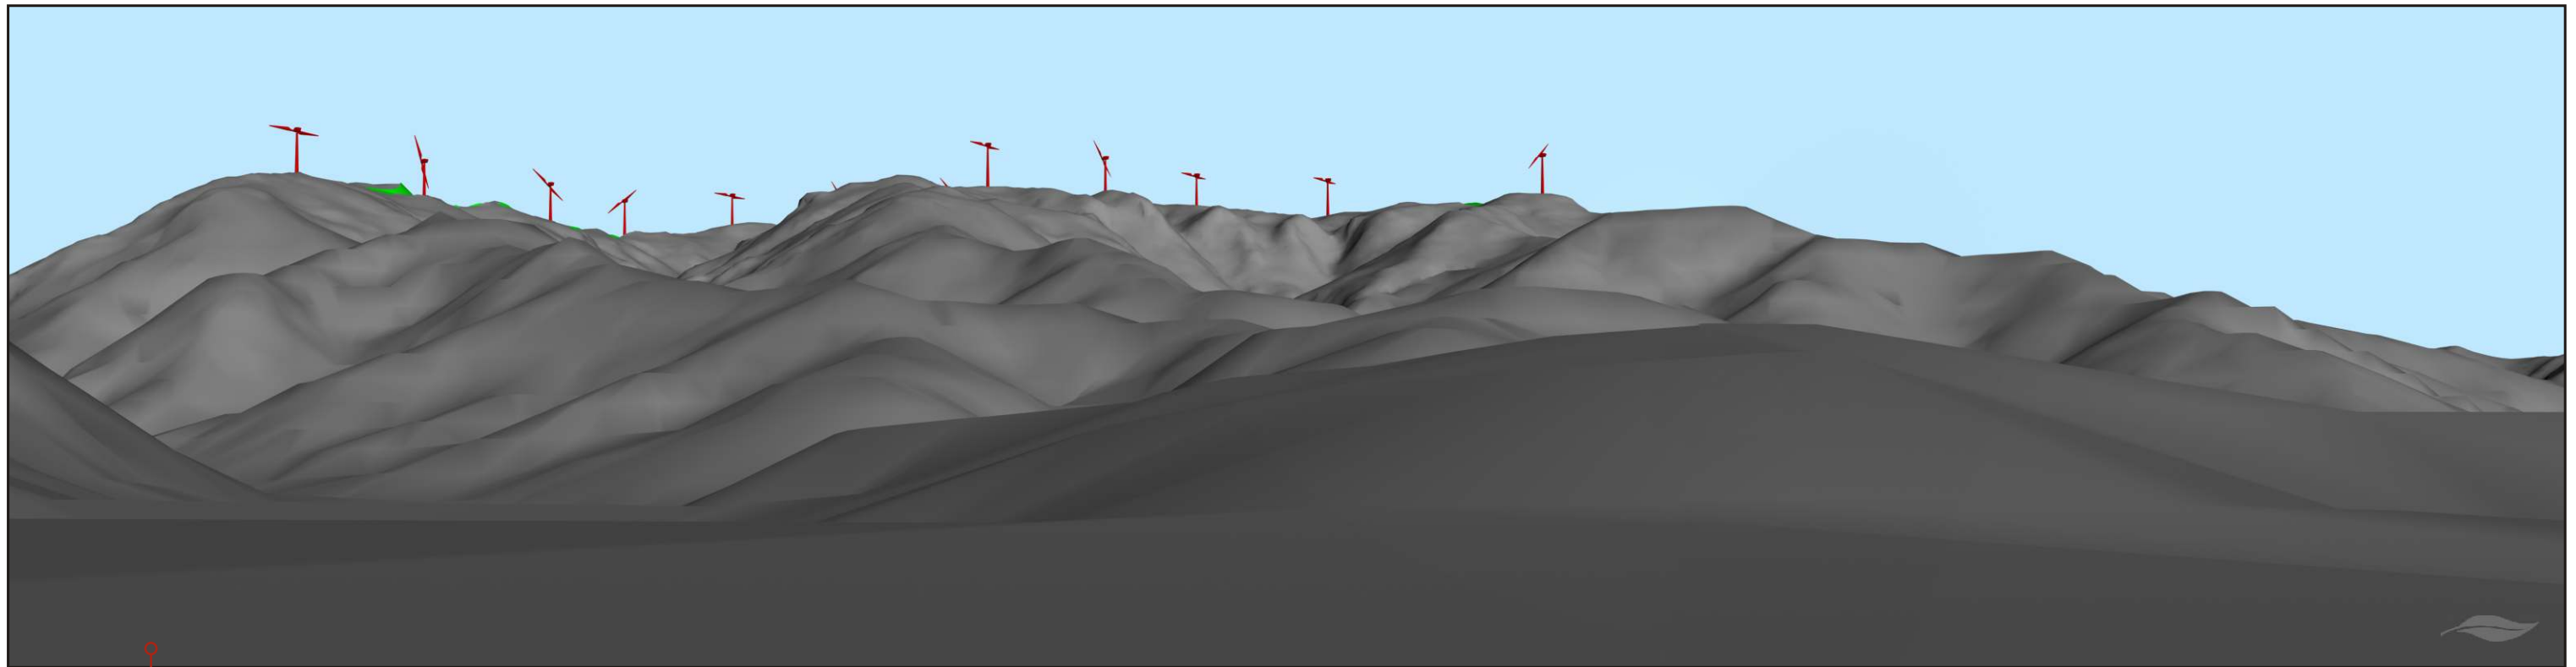

Enlarged Portion for Digital Terrain Model Simulation Below

Photo point 04c Existing - Ballance Valley Road

Photo point 04c Digital Terrain Model Simulation - Ballance Valley Road

NZMT COORDS  
Northing: 5522762.3  
Easting: 1833754.3  
Height: 172.8m above sea level

Digital Terrain Model Simulation  
Blue - Consented Turbines  
Red - Proposed Turbines  
Green - Proposed Road

NZ Windfarms Ltd  
Te Rere Hau Eastern Extension

morgan+pollard visual

28-09-09