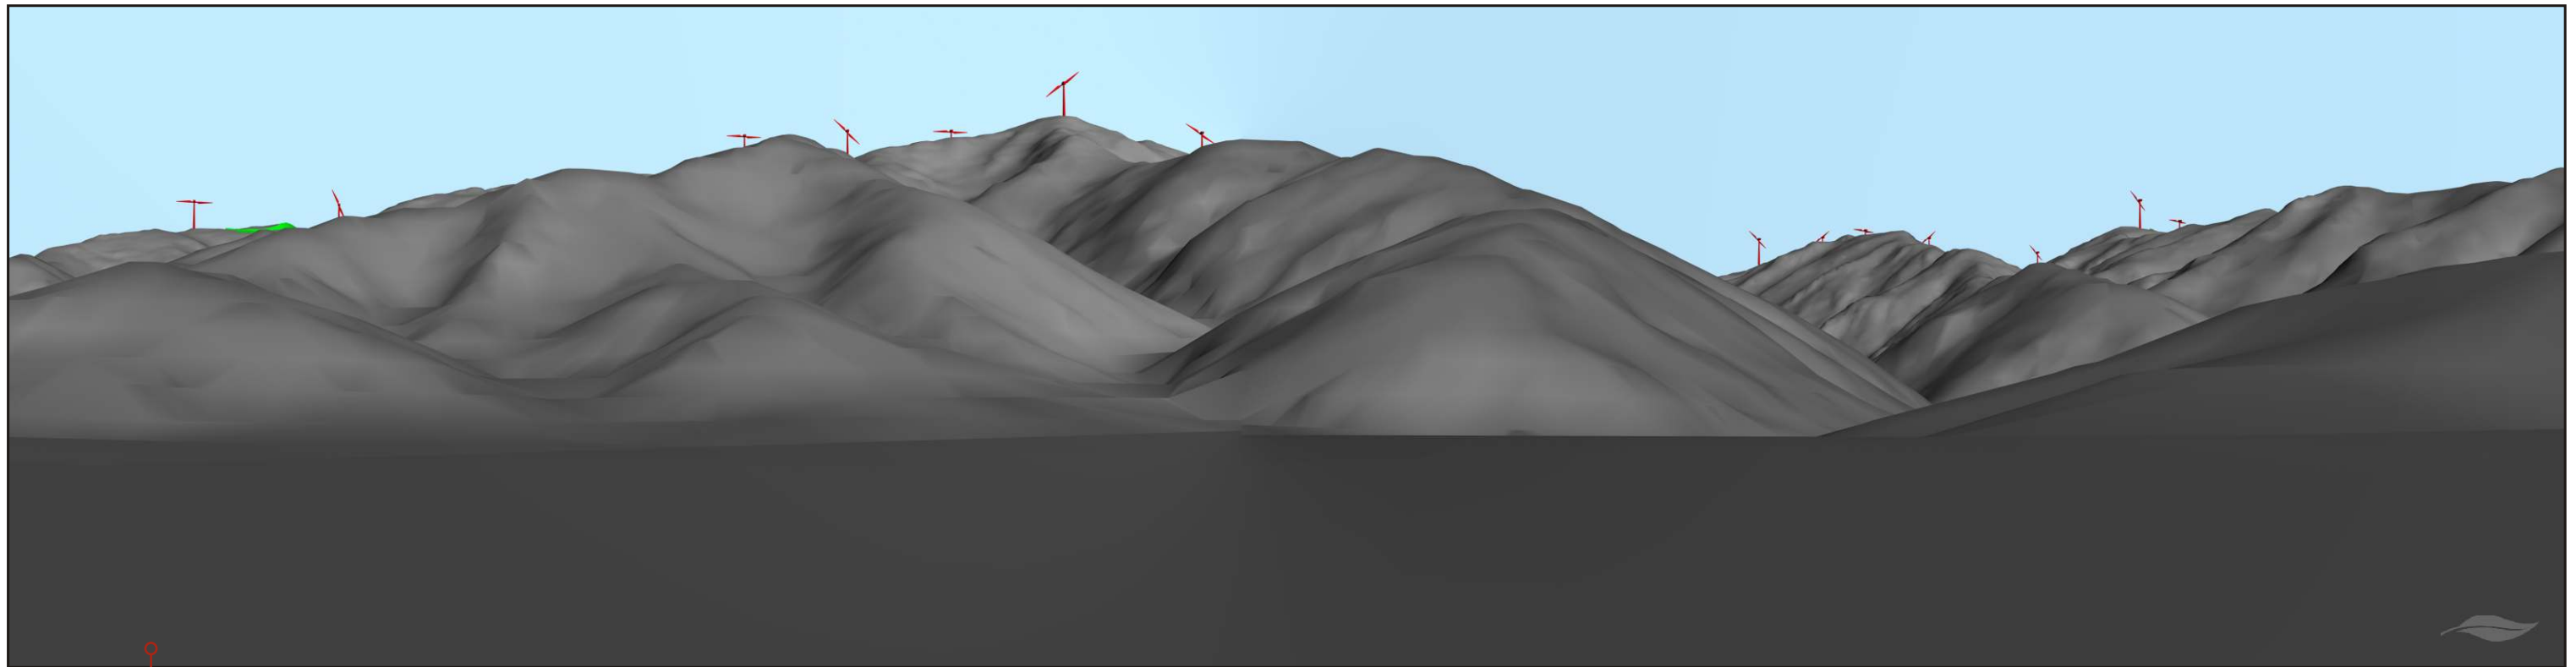

Enlarged Portion for Digital Terrain Model Simulation Below

Photo point 04b Existing - Ballance Valley Road

Photo point 04b Digital Terrain Model Simulation - Ballance Valley Road

NZMT COORDS
Northing: 5523657.7
Easting: 1834493.5
Height: 151.9m above sea level

Digital Terrain Model Simulation
Blue - Consented Turbines
Red - Proposed Turbines
Green - Proposed Road

NZ Windfarms Ltd
Te Rere Hau Eastern Extension

morgan+pollard visual

28-09-09