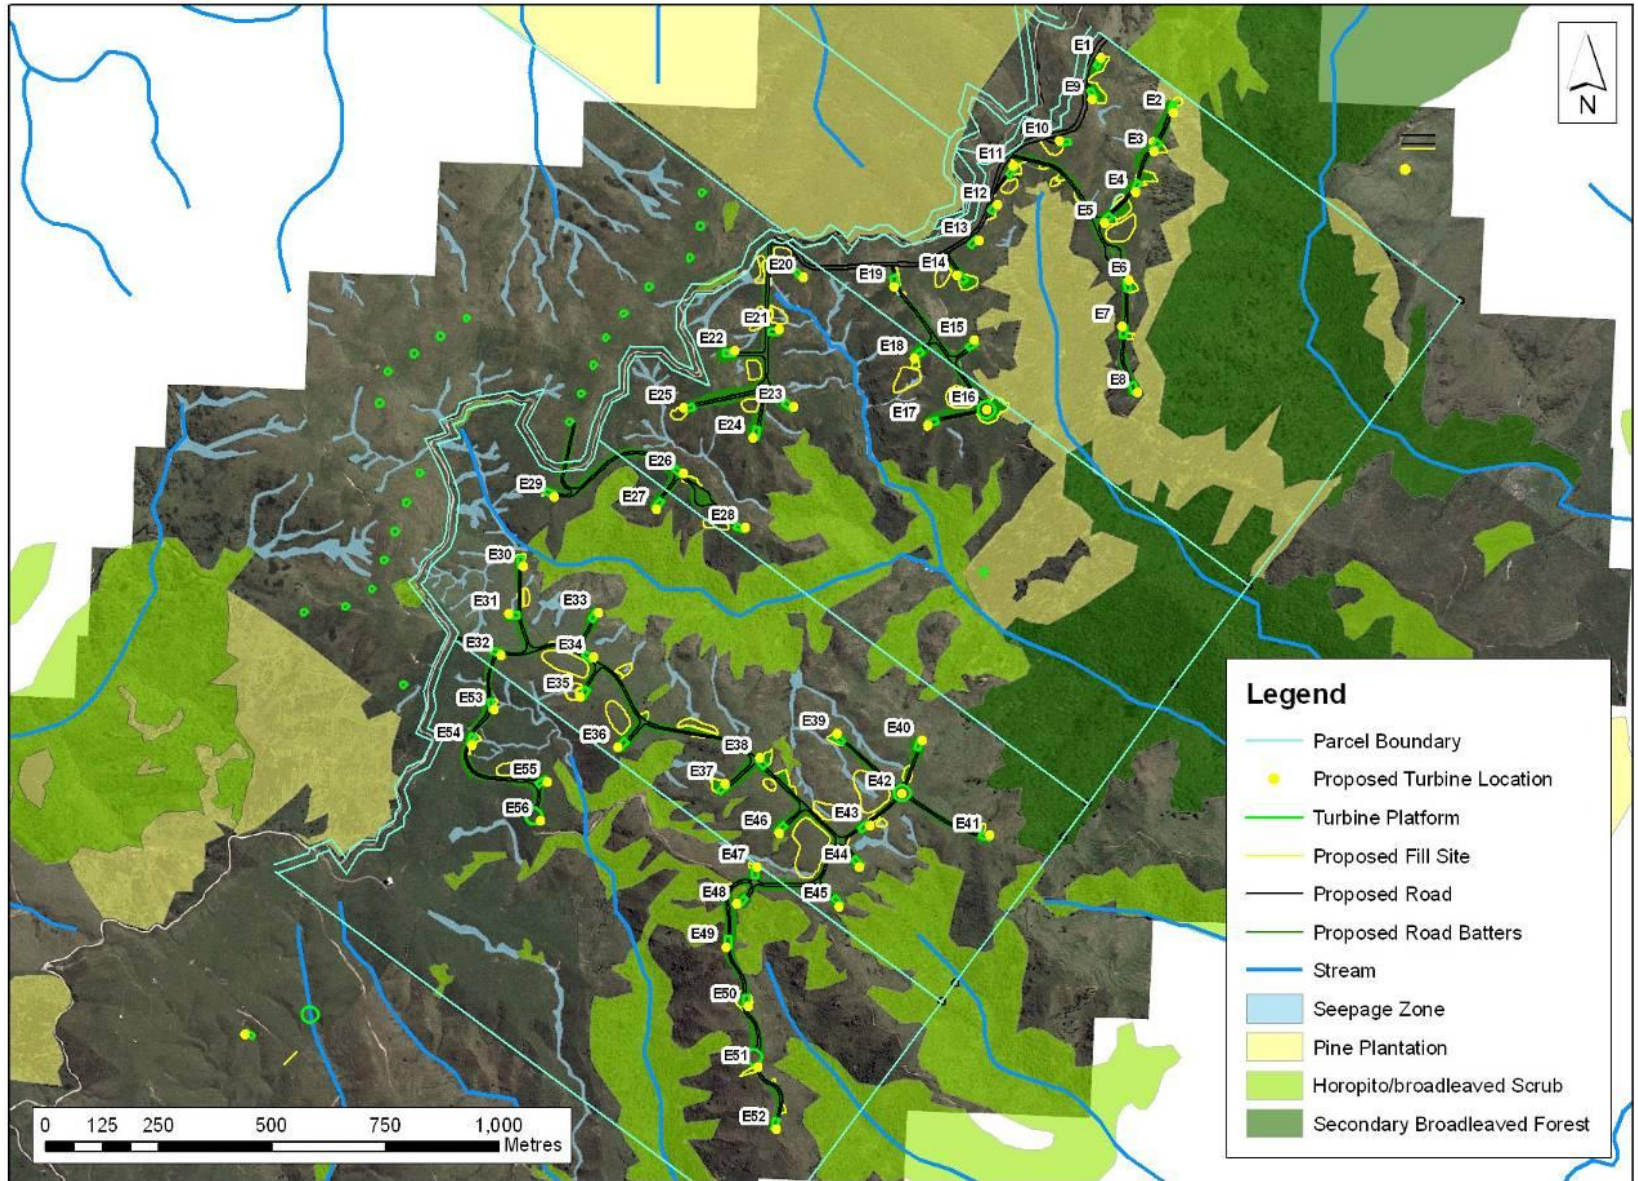

Attachment C
Site Vegetation Map

Legend

- Parcel Boundary
- Proposed Turbine Location
- Turbine Platform
- Proposed Fill Site
- Proposed Road
- Proposed Road Batters
- Stream
- Seepage Zone
- Pine Plantation
- Horopito/broadleaved Scrub
- Secondary Broadleaved Forest

0 125 250 500 750 1,000
Metres